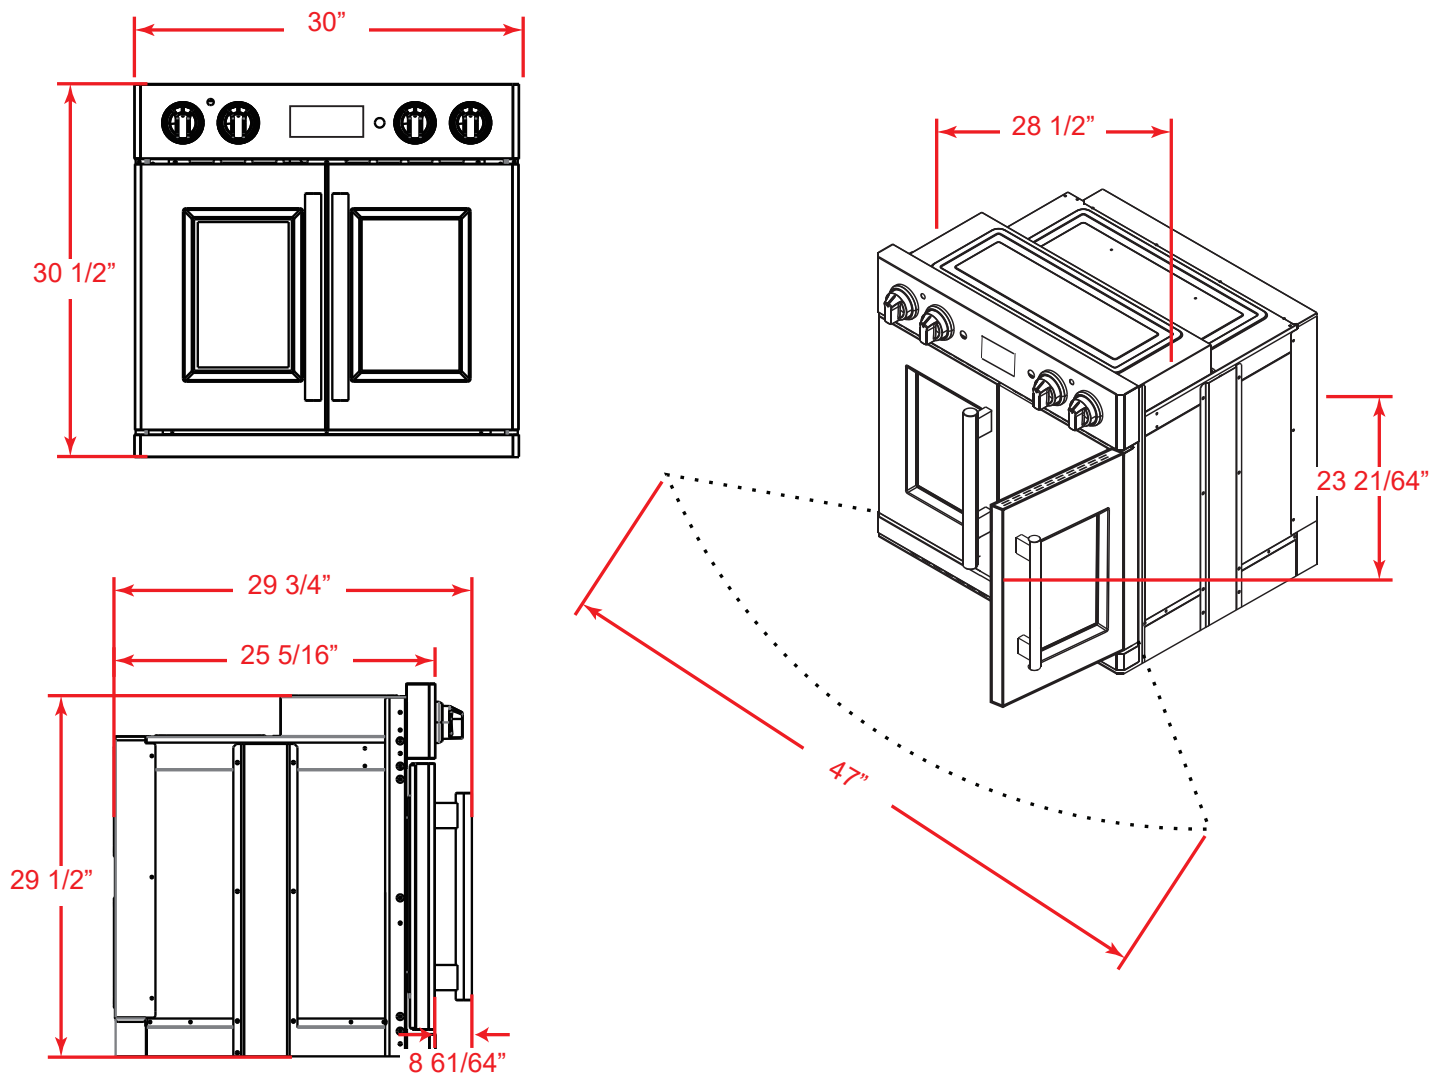

30" Single Built-in French Door Electric Wall Oven 4.32 cu.ft

Model: FBOEL1371-30

PRODUCT DIMERNSION

CUTOUT DIMERNSION