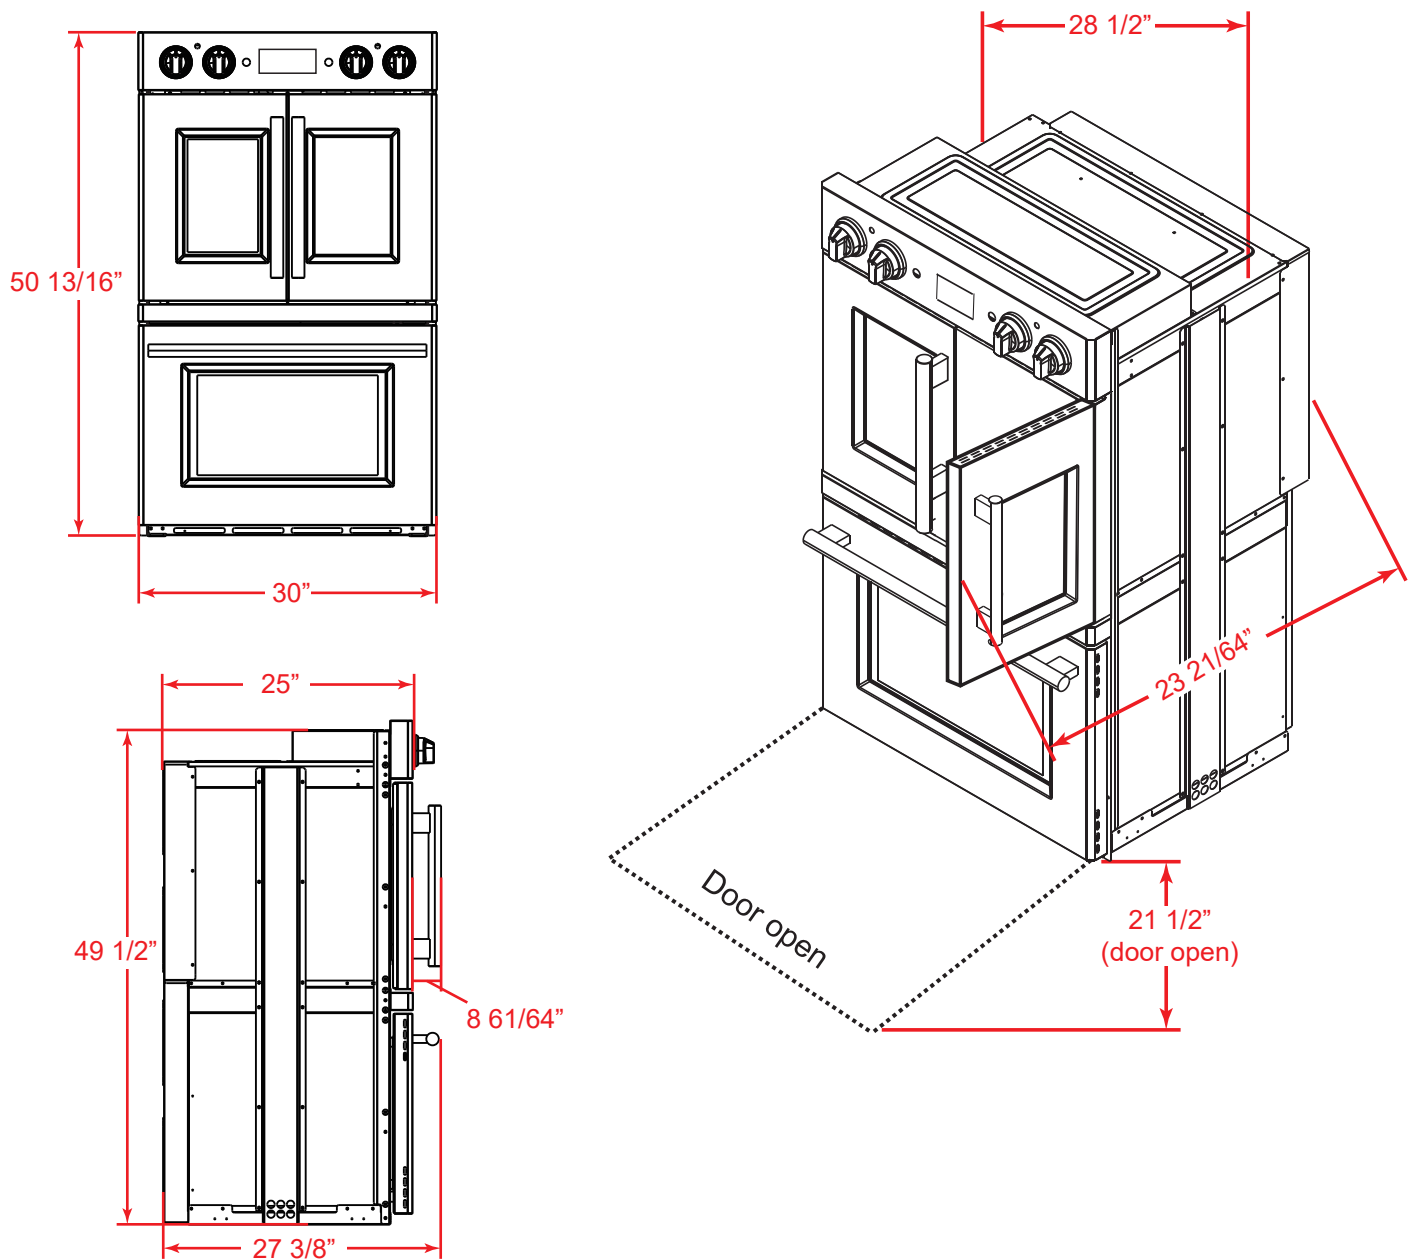

# Gallico 30" Double Built-in French Door & Chef Door Electric Wall Oven 7.36 cu.ft

Model: FBOEL1388-30

## DIMENSIONS & WEIGHT

Product Dimensions (Wxhxd)(In)	30 X 25 X 50.2
Net Weight (Lbs)	295 Lbs
Packaging Dimensions (Wxhxd)(In)	32.3 X 29.5 X 58.3
Shipping Weight (Lbs)	388 Lbs

## PRODUCT DIMENSION

**CUTOUT DIMERNSION**