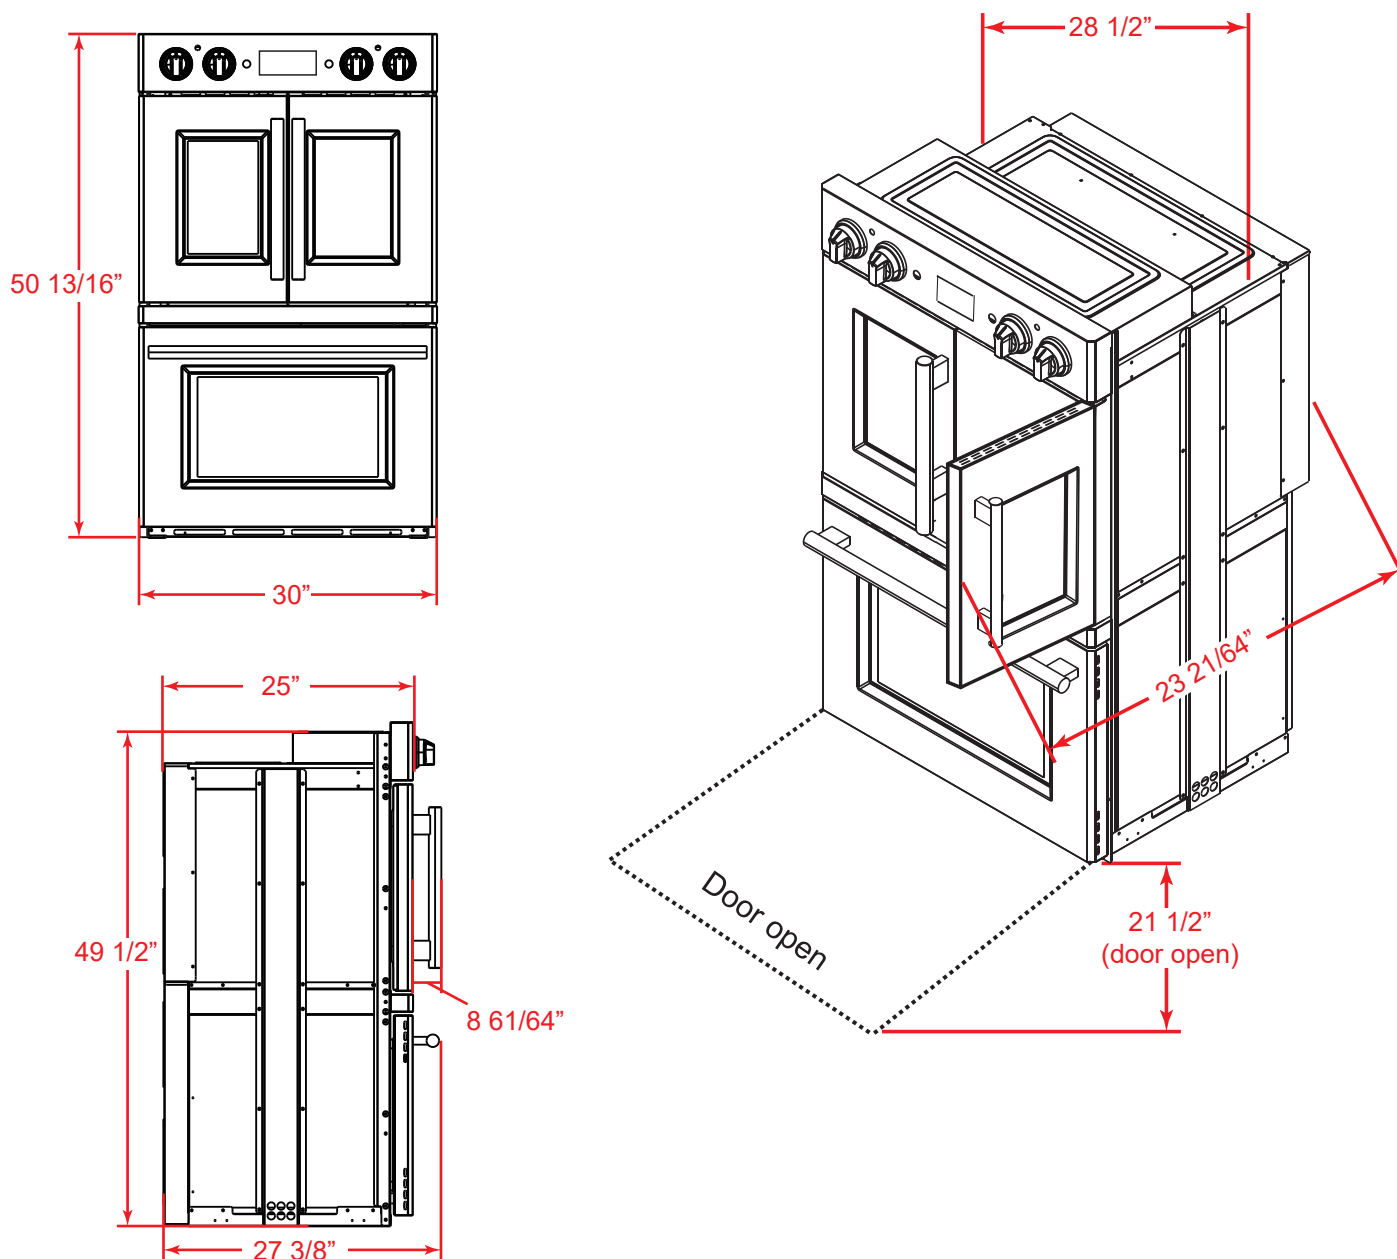

30" Double Built-in French Door & Chef Door Electric Wall Oven 8.64 cu.ft (Total)

Model: FBOEL1388-30

PRODUCT DIMENSION

CUTOUT DIMERNSION