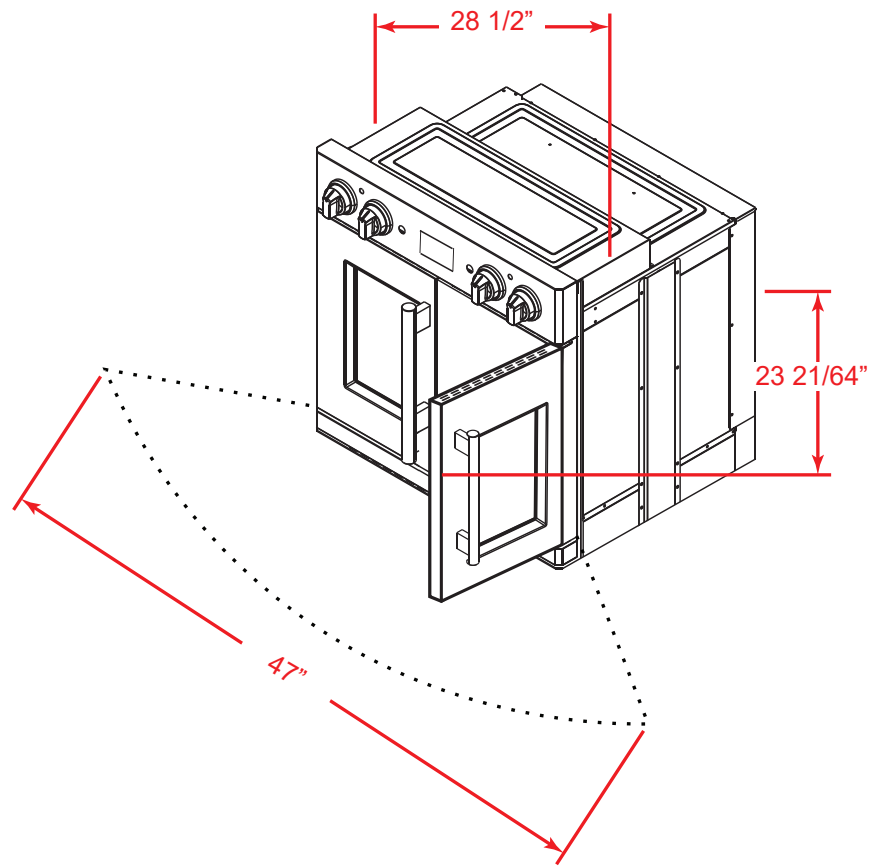

30" Single Built-in French Door Electric Wall Oven 4.32 cu.ft

Model: FBOEL1333-30

PRODUCT DIMERNSION

CUTOUT DIMERNSION