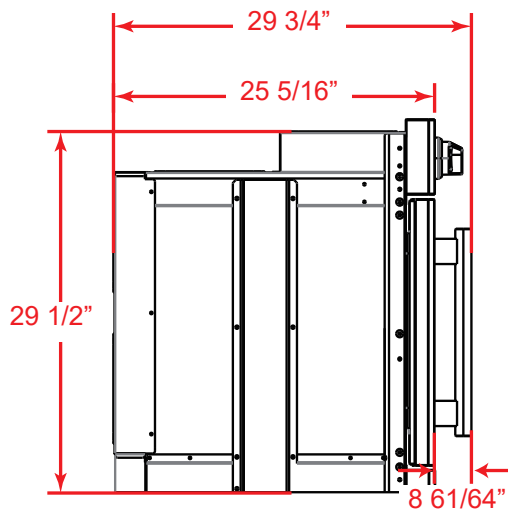

30" Single Built-in French Door Electric Wall Oven 4.32 cu.ft

Model: FBOEL1333-30

PRODUCT DIMERNSION

CUTOUT DIMERNSION