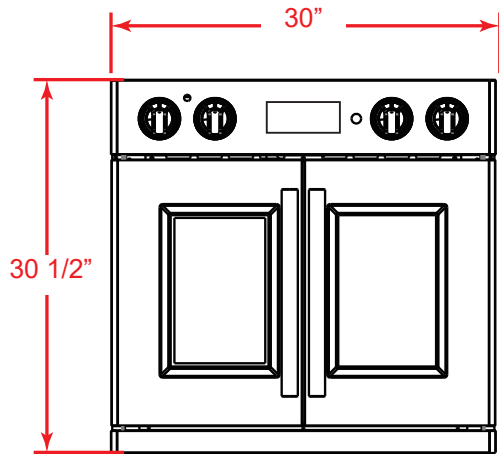

30" Single Built-in French Door Electric Wall Oven 4.32 cu.ft

Model: FBOEL1333-30

PRODUCT DIMERNSION

CUTOUT DIMERNSION