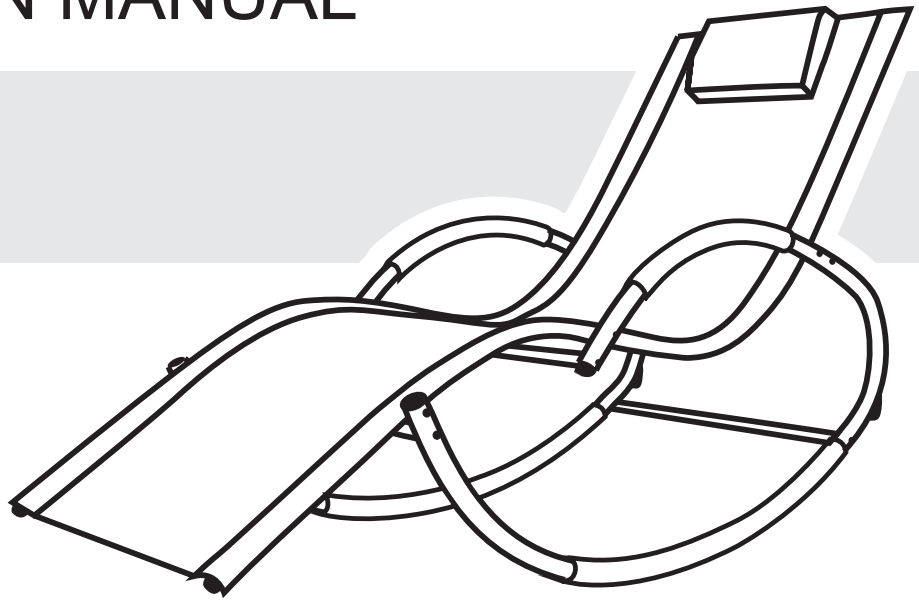

# INSTRUCTION MANUAL

**Rossio**  
**Rocking Lounge Chair**  
MODEL NUMBER: COP20202

Thank you for purchasing  
your new lounge chair.

**DO NOT RETURN THIS ITEM TO THE STORE**

Should you encounter problems after following all the steps herein contained please contact our Customer Support:  
Call 1-888-227-3340 or email: [customerservice@dekoliving.com](mailto:customerservice@dekoliving.com). Kindly provide the model number, place and date of purchase and a short description of the problem.