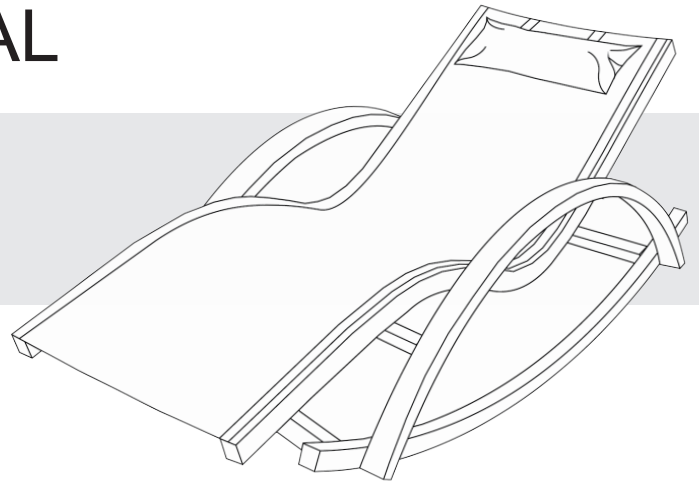

INSTRUCTION MANUAL

Outdoor Wooden Frame Lounge Chair

MODEL NUMBER: COP20206

Thank you for purchasing your new
Outdoor Wooden Frame Lounge Chair

DO NOT RETURN THIS ITEM TO THE STORE

Should you encounter problems after following all the steps herein contained please contact our Customer Support: Call 1-888-227-3340 or email: customerservice@dekoliving.com. Kindly provide the model number, place and date of purchase and a short description of the problem.