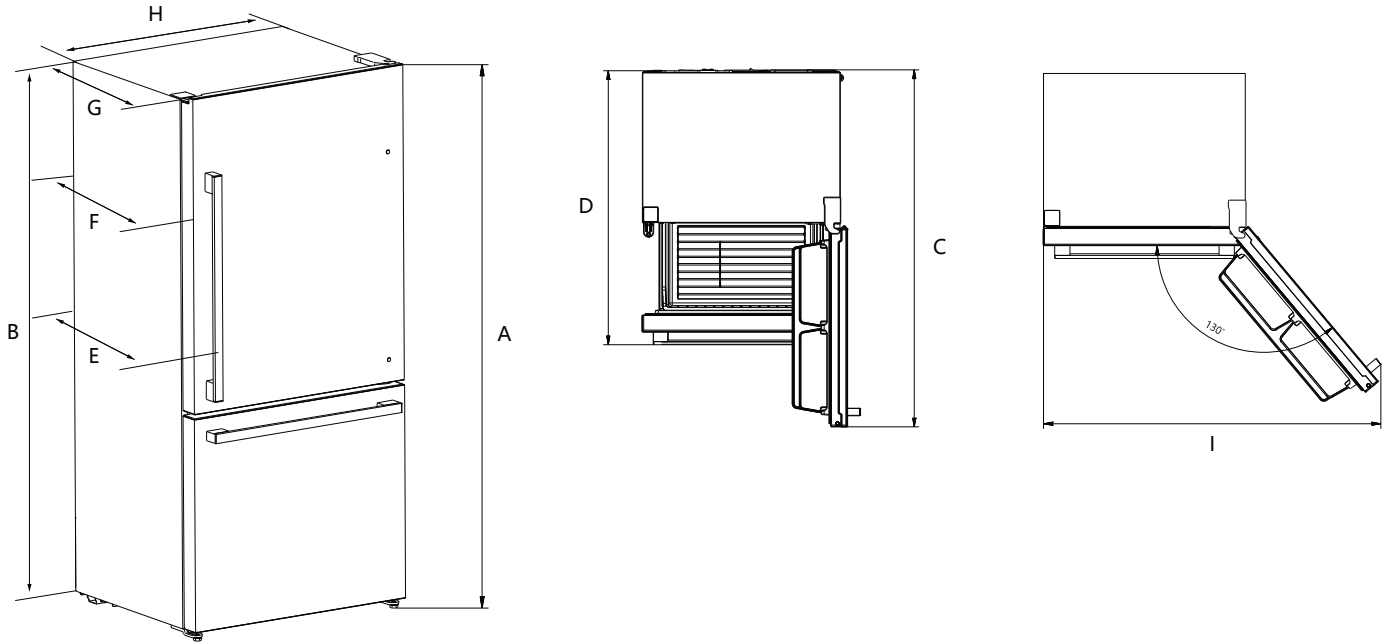

CUTOUT SIZE - TAILLE DE DÉCOUPE

Model: FFFFD1785-31S | FFFFD1785-31BLK | FFFFD1785-31WHT

PRODUCT DIMENSION

Capacity cu.ft	Height overall "B"	Height-Top Of Cabinet "B"	Depth-Doors Open 90° "C"	Depth-Drawer Open "D"	Depth-with Handles "E"	Depth-without Handles "F"	Depth-Cabinet "G"	Width-Cabinet "H"	Width Doors Open 130° "I"
17.2	69.1" (1756mm)	68.5" (1740mm)	56.3" (1430mm)	43.3" (1101mm)	29.1" (740mm)	26.6" (675.5mm)	23.6" (600mm)	31.1" (790mm)	52" (1321mm)