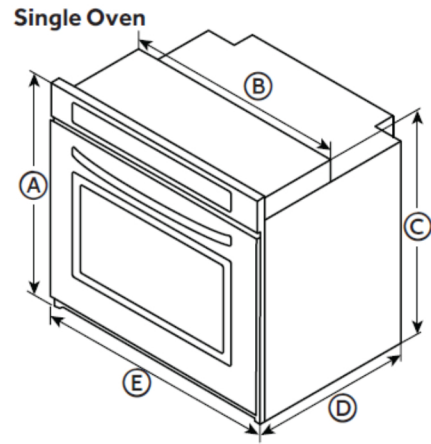

30" Wall Oven installation

	Dimension
A	28 7/16" (72.2 cm)
B	28 1/2" (72.4 cm)
C	27 3/16" (69 cm)
D	23 1/2" (59.7 cm)
E	29 7/8" ((75.9 cm)

	Dimension
A	51 3/16" (130.0 cm)
B	28 1/2" (72.4 cm)
C	49 15/16" (126.8 cm)
D	23 1/2" (59.7 cm)
E	29 7/8" ((75.9 cm)