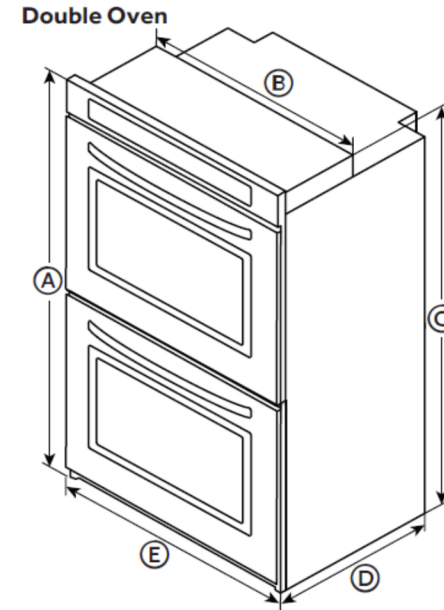

30" Wall Oven installation

	Dimension
A	28 7/16" (72.2 cm)
B	28 1/2" (72.4 cm)
C	27 3/16" (69 cm)
D	23 1/2" (59.7 cm)
E	29 7/8" ((75.9 cm)

	Dimension
A	51 3/16" (130.0 cm)
B	28 1/2" (72.4 cm)
C	49 15/16" (126.8 cm)
D	23 1/2" (59.7 cm)
E	29 7/8" ((75.9 cm)