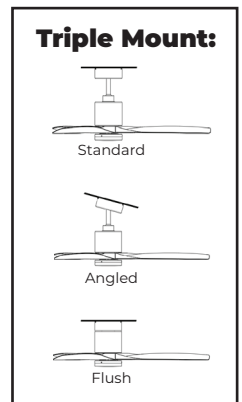

RF Remote Control: Controls 6 fan speeds, Light brightness and pre-set timer.

Lighting: Dimmable 18 Watt Plate.

Blade Design: Extremely low noise. Painted ABS.

Specifications:

Size	Finish	Blades	CFM	Power
60 Inches	White	White	6,702	27 Watts