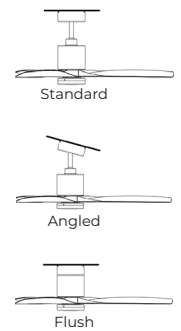

Triple Mount:

Specifications:

Size	Finish	Blades	CFM	Power
72 Inches	Titanium	Black Walnut	7,430	22 Watts