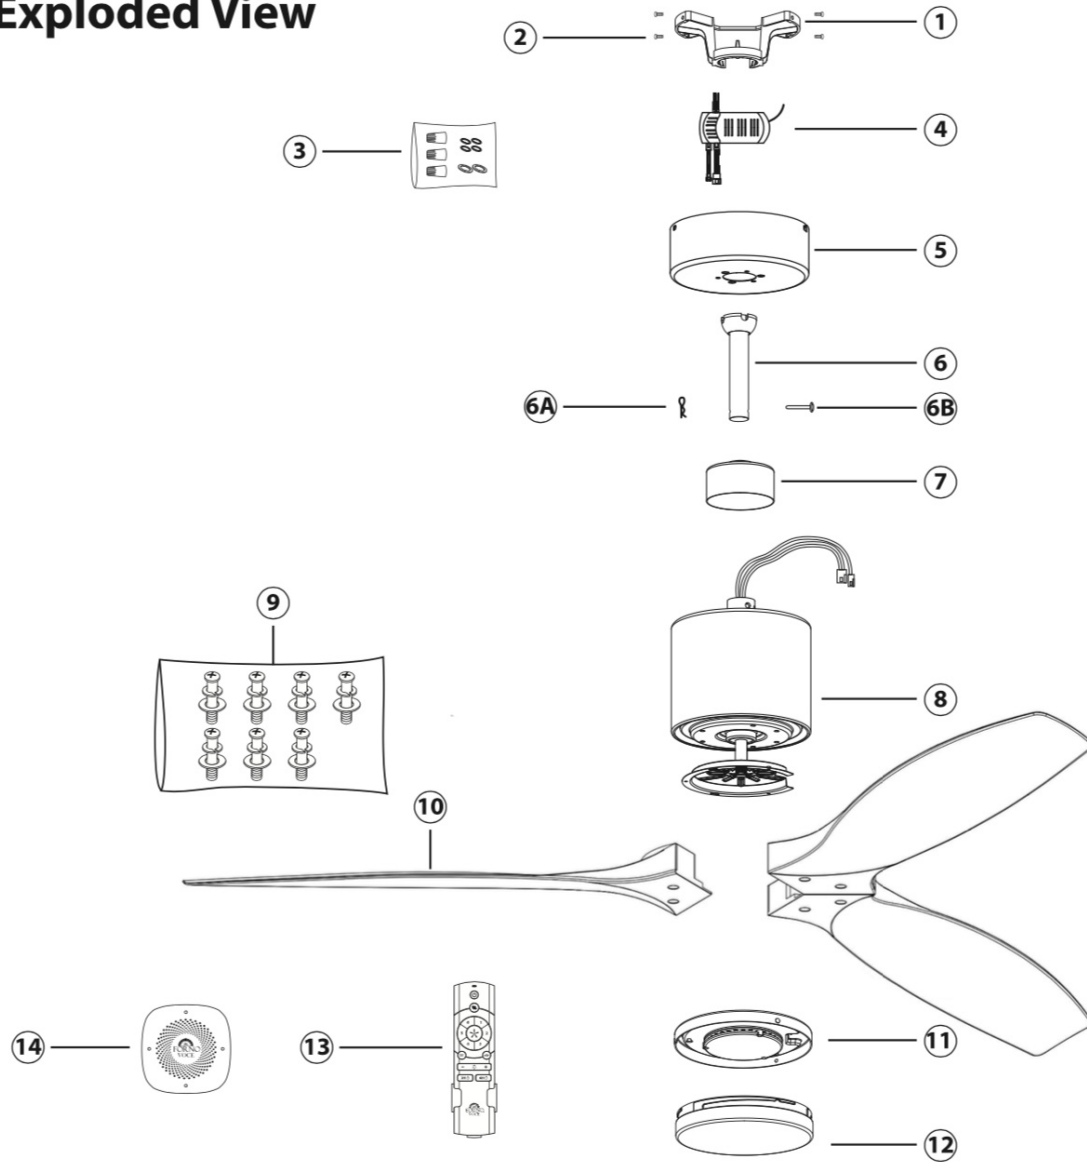

Exploded View

Parts List

Items	Drawing	Description	Quantity
1 2		Mounting Bracket (1) with 4 Screws (2)	1
3		Pack with 3 Wire Connectors, 2 Metallic Washers and 4 Spring Washers	1
4		Remote Control Receiver	1
5		Canopy	1
6 6A 6B		Down Rod (6) with Clip (6A) and Pin (6B)	1 1 1
7		Yoke Cover	1
8		Motor Assembly	1
9		Pack of 7 Blade Screws, Spring Washer and Washers	1
10		Propeller Blades	3
11		Lamp Base	1
12		Lamp Shade	1
13		Remote Control and Holder	1
14		Voice Control Centre (VCC I)	1